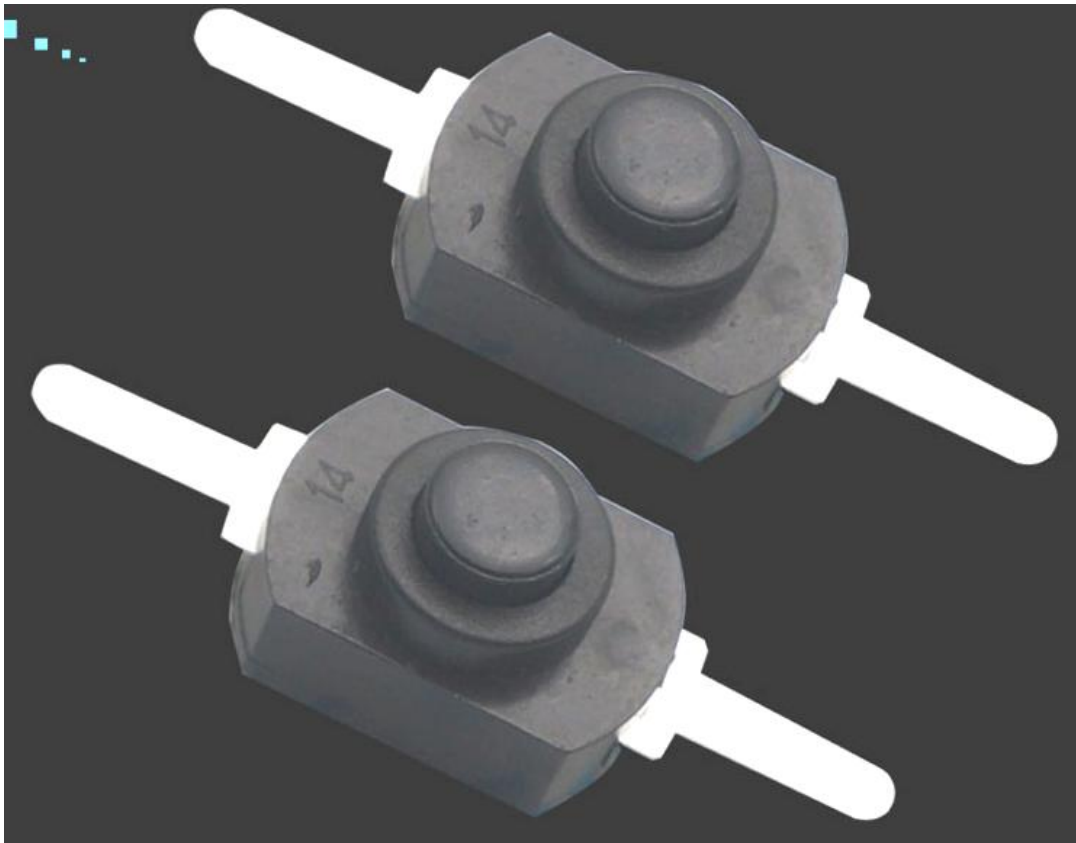

You Tube: [batojak](https://www.youtube.com/batojak)

P.O. Box 1518

Springs 1560

Gauteng

South Africa

Latching on-off mini push button switch

Low-Profile Push-On-Push-Off Switch

1A 30VDC - 250VAC

Switch body **14mm.L x 12mm.W x 7mm.High** +2.2mm-pushButton.

Terminal leads 6mm + 15mm long

14mm.L x 12mm.W x 7mm.High